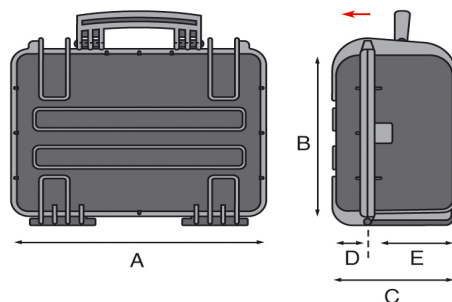

Versioni

- WATERPROOF GT 42-09 PEL
- WATERPROOF GT 42-09 PTS
- WATERPROOF GT 42-16 PEL
- WATERPROOF GT 42-16 PTS
- WATERPROOF GT 44-19 PEL
- WATERPROOF GT 44-19 PSS
- WATERPROOF GT 44-19 PTS
- WATERPROOF GT 48-25 PEL
- WATERPROOF GT 48-25 PSS
- WATERPROOF GT 48-25 PTS
- WATERPROOF GT 52-21 PEL
- WATERPROOF GT 52-21 PSS
- WATERPROOF GT 52-21 PTS
- WATERPROOF GT 53-26 PEL
- WATERPROOF GT 53-26 PTS
- WATERPROOF GT 58-23

EAN

8024482191638

Specifiche tecniche	A	B	C	D	E
mm dimensioni interne	480	370	255	50	205
	Peso Kg 8,90				
inc dimensioni interne	18 7/8	14 9/16	10 1/16	1 15/16	8 1/16
	Peso lbs 19.62				

WATERPROOF GT 48-25 PSS